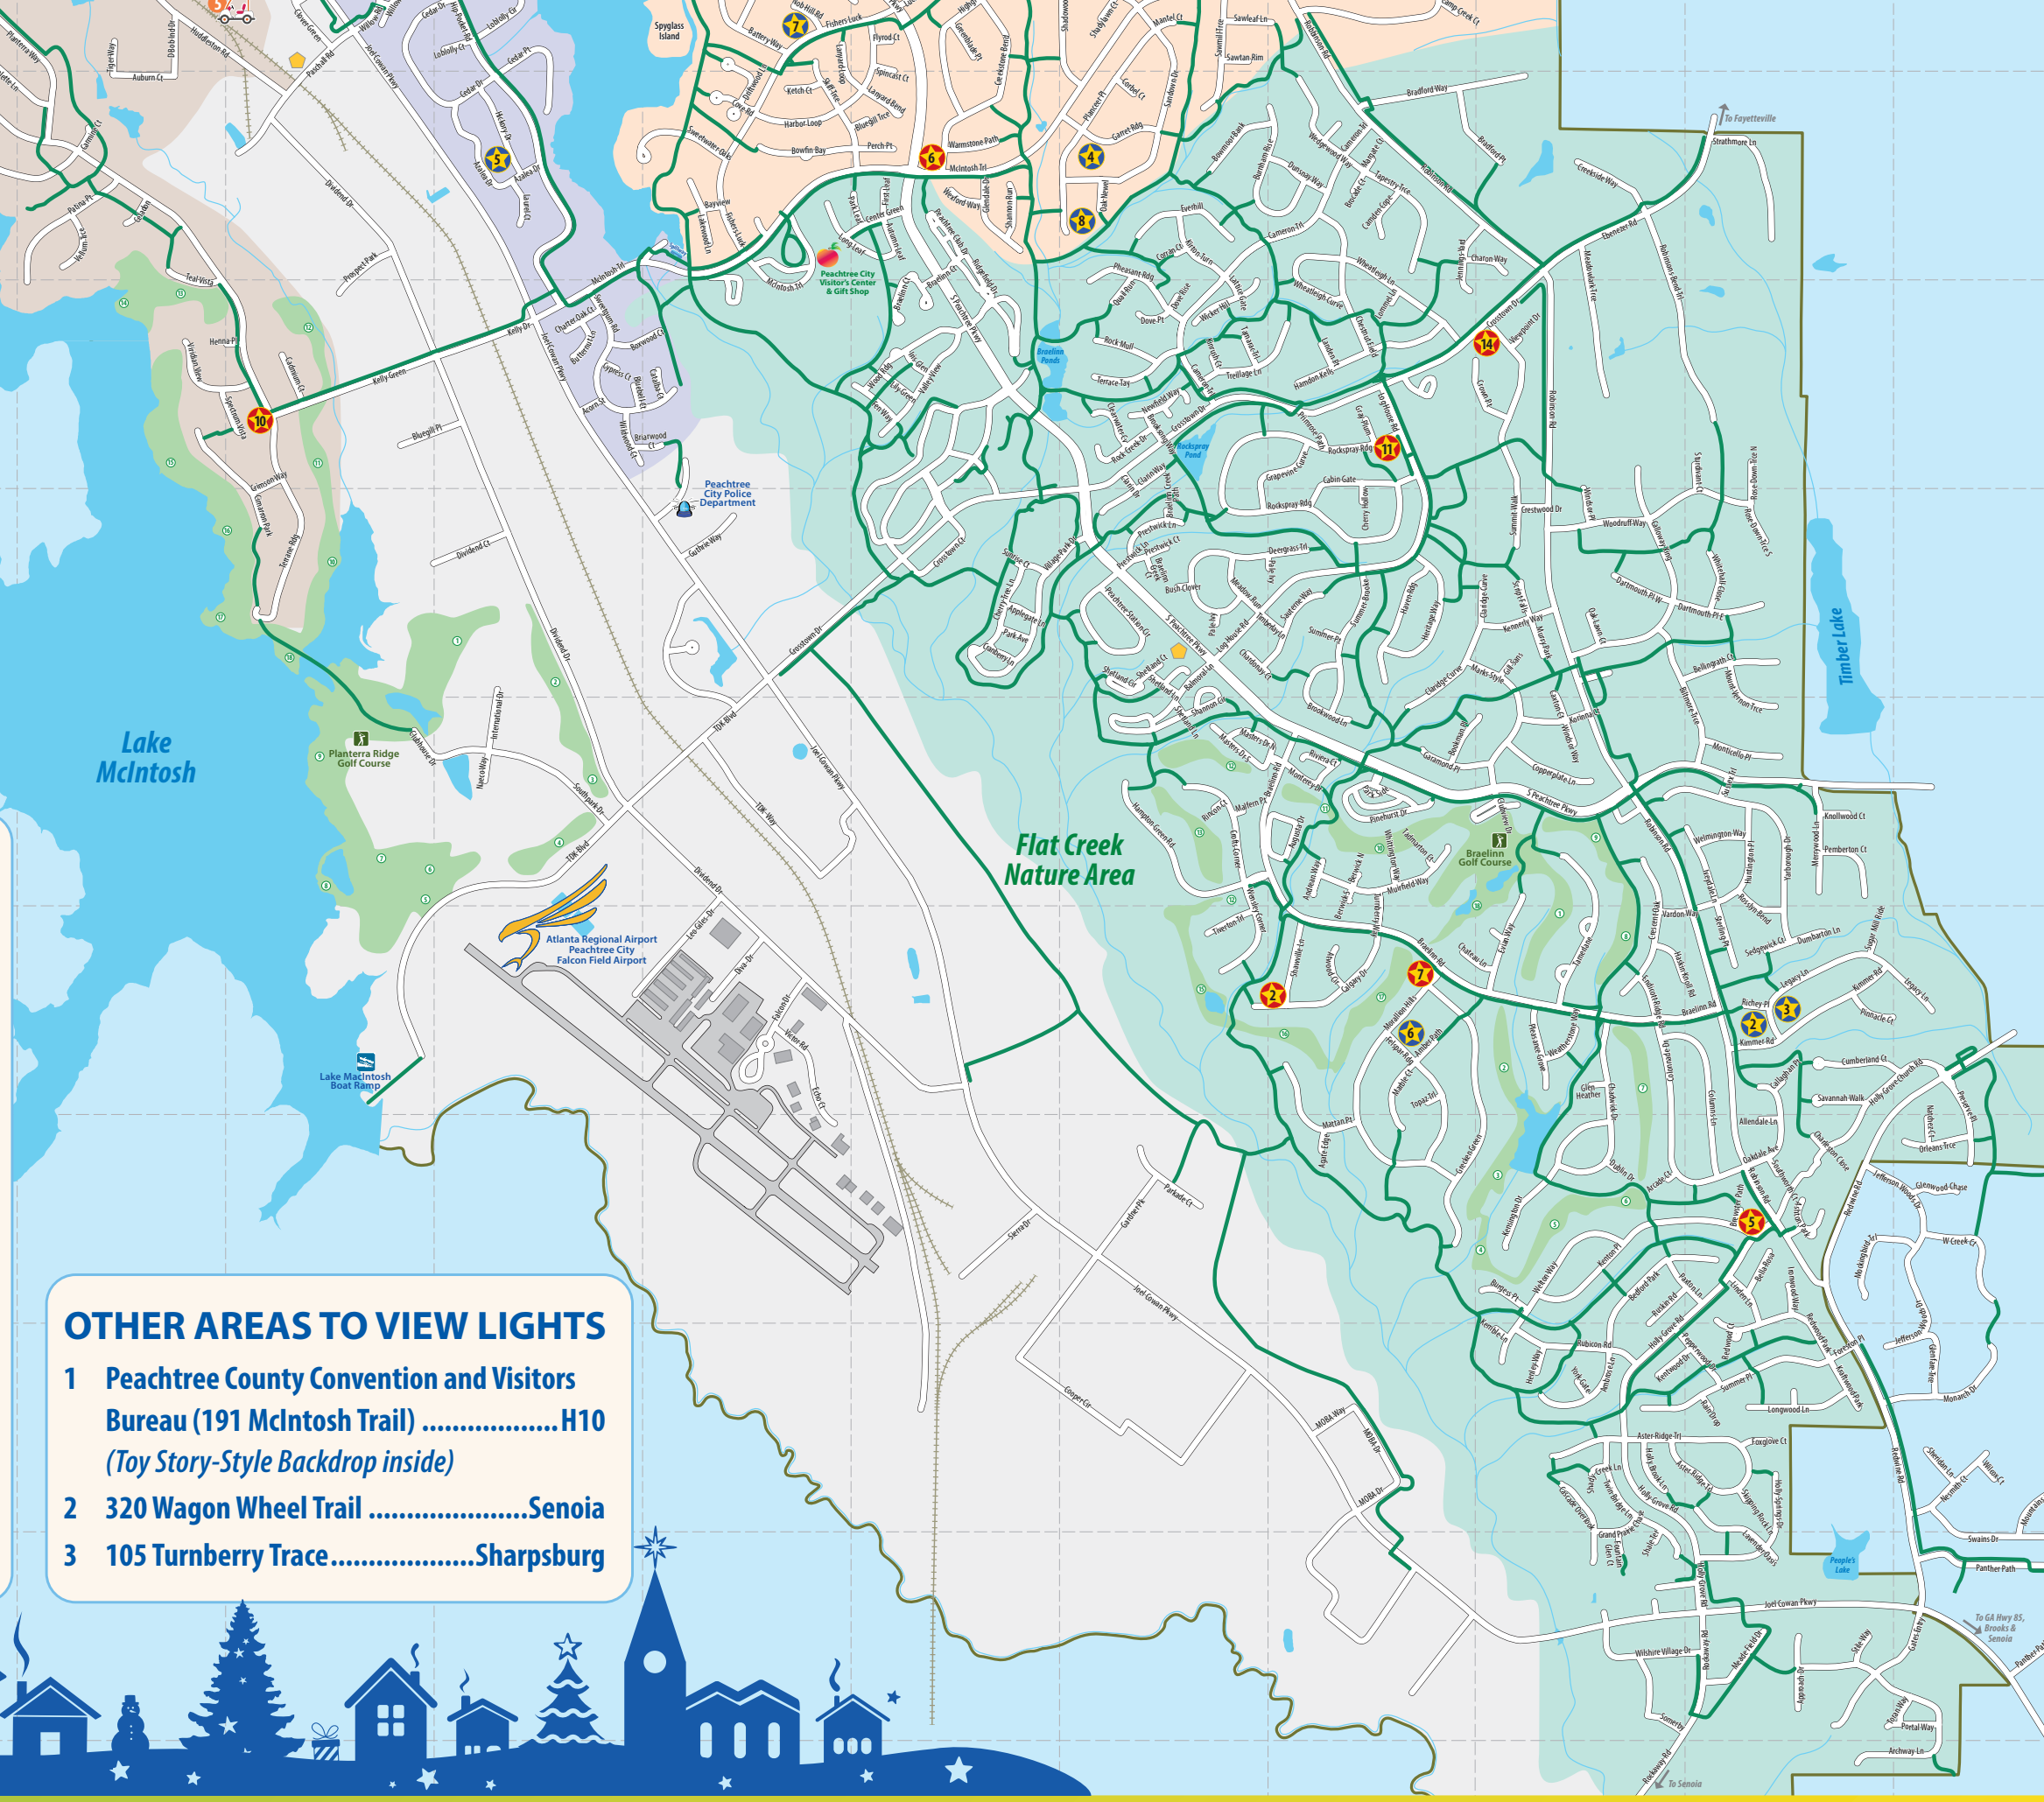

Peachtree City Christmas Lights Trail

★ SEE THE LIGHTS!

- 1 **Bentwood**H8
- 2 **Calgary Drive**H8
- 3 **Centennial**C7
- 4 **Drake Field**.....G8
- 5 **Kenton Place**.....M15
- 6 **McIntosh Corner**.....I10
- 7 **Morallion Hills (Langley Lights Display)**.....K14
- 8 **North Cove**G3
- 9 **Planterra Ridge Entrance #1**.....D9
- 10 **Planterra Ridge Entrance #2** F11
- 11 **Rock Spray Subdivision** K11
- 12 **Rosewood**I8
- 13 **The Avenue Shopping Center**..... E9
- 14 **The Summit** L11

★ SPECIAL STOPS

- 1 **105 Cornflower Court**H8
- 2 **501 Richey Place** M14
- 3 **304 Legacy Lane**M14
- 4 **202 Garret Ridge**.....J10
- 5 **120 Hickory Drive**.....G10
- 6 **201 Felspar Ridge** K14
- 7 **101 Nob Hill Road**H9
- 8 **509 Planceer Place (100-510)**J10

GOLF CART RENTALS

- 1 3 Guys Golf Carts D7
- 2 Big O's Golf Carts E9
- 3 Bulldog Supply Golf Cars D6
- 4 Golf Rider E9
- 5 Peachtree City Golf Cars E9

OTHER AREAS TO VIEW LIGHTS

- 1 Peachtree County Convention and Visitors Bureau (191 McIntosh Trail) H10
(Toy Story-Style Backdrop inside)
- 2 320 Wagon Wheel Trail Senoia
- 3 105 Turnberry Trace Sharpsburg

10
11
12
13
14
15
16
17

A B C D E F G H I J K L M N