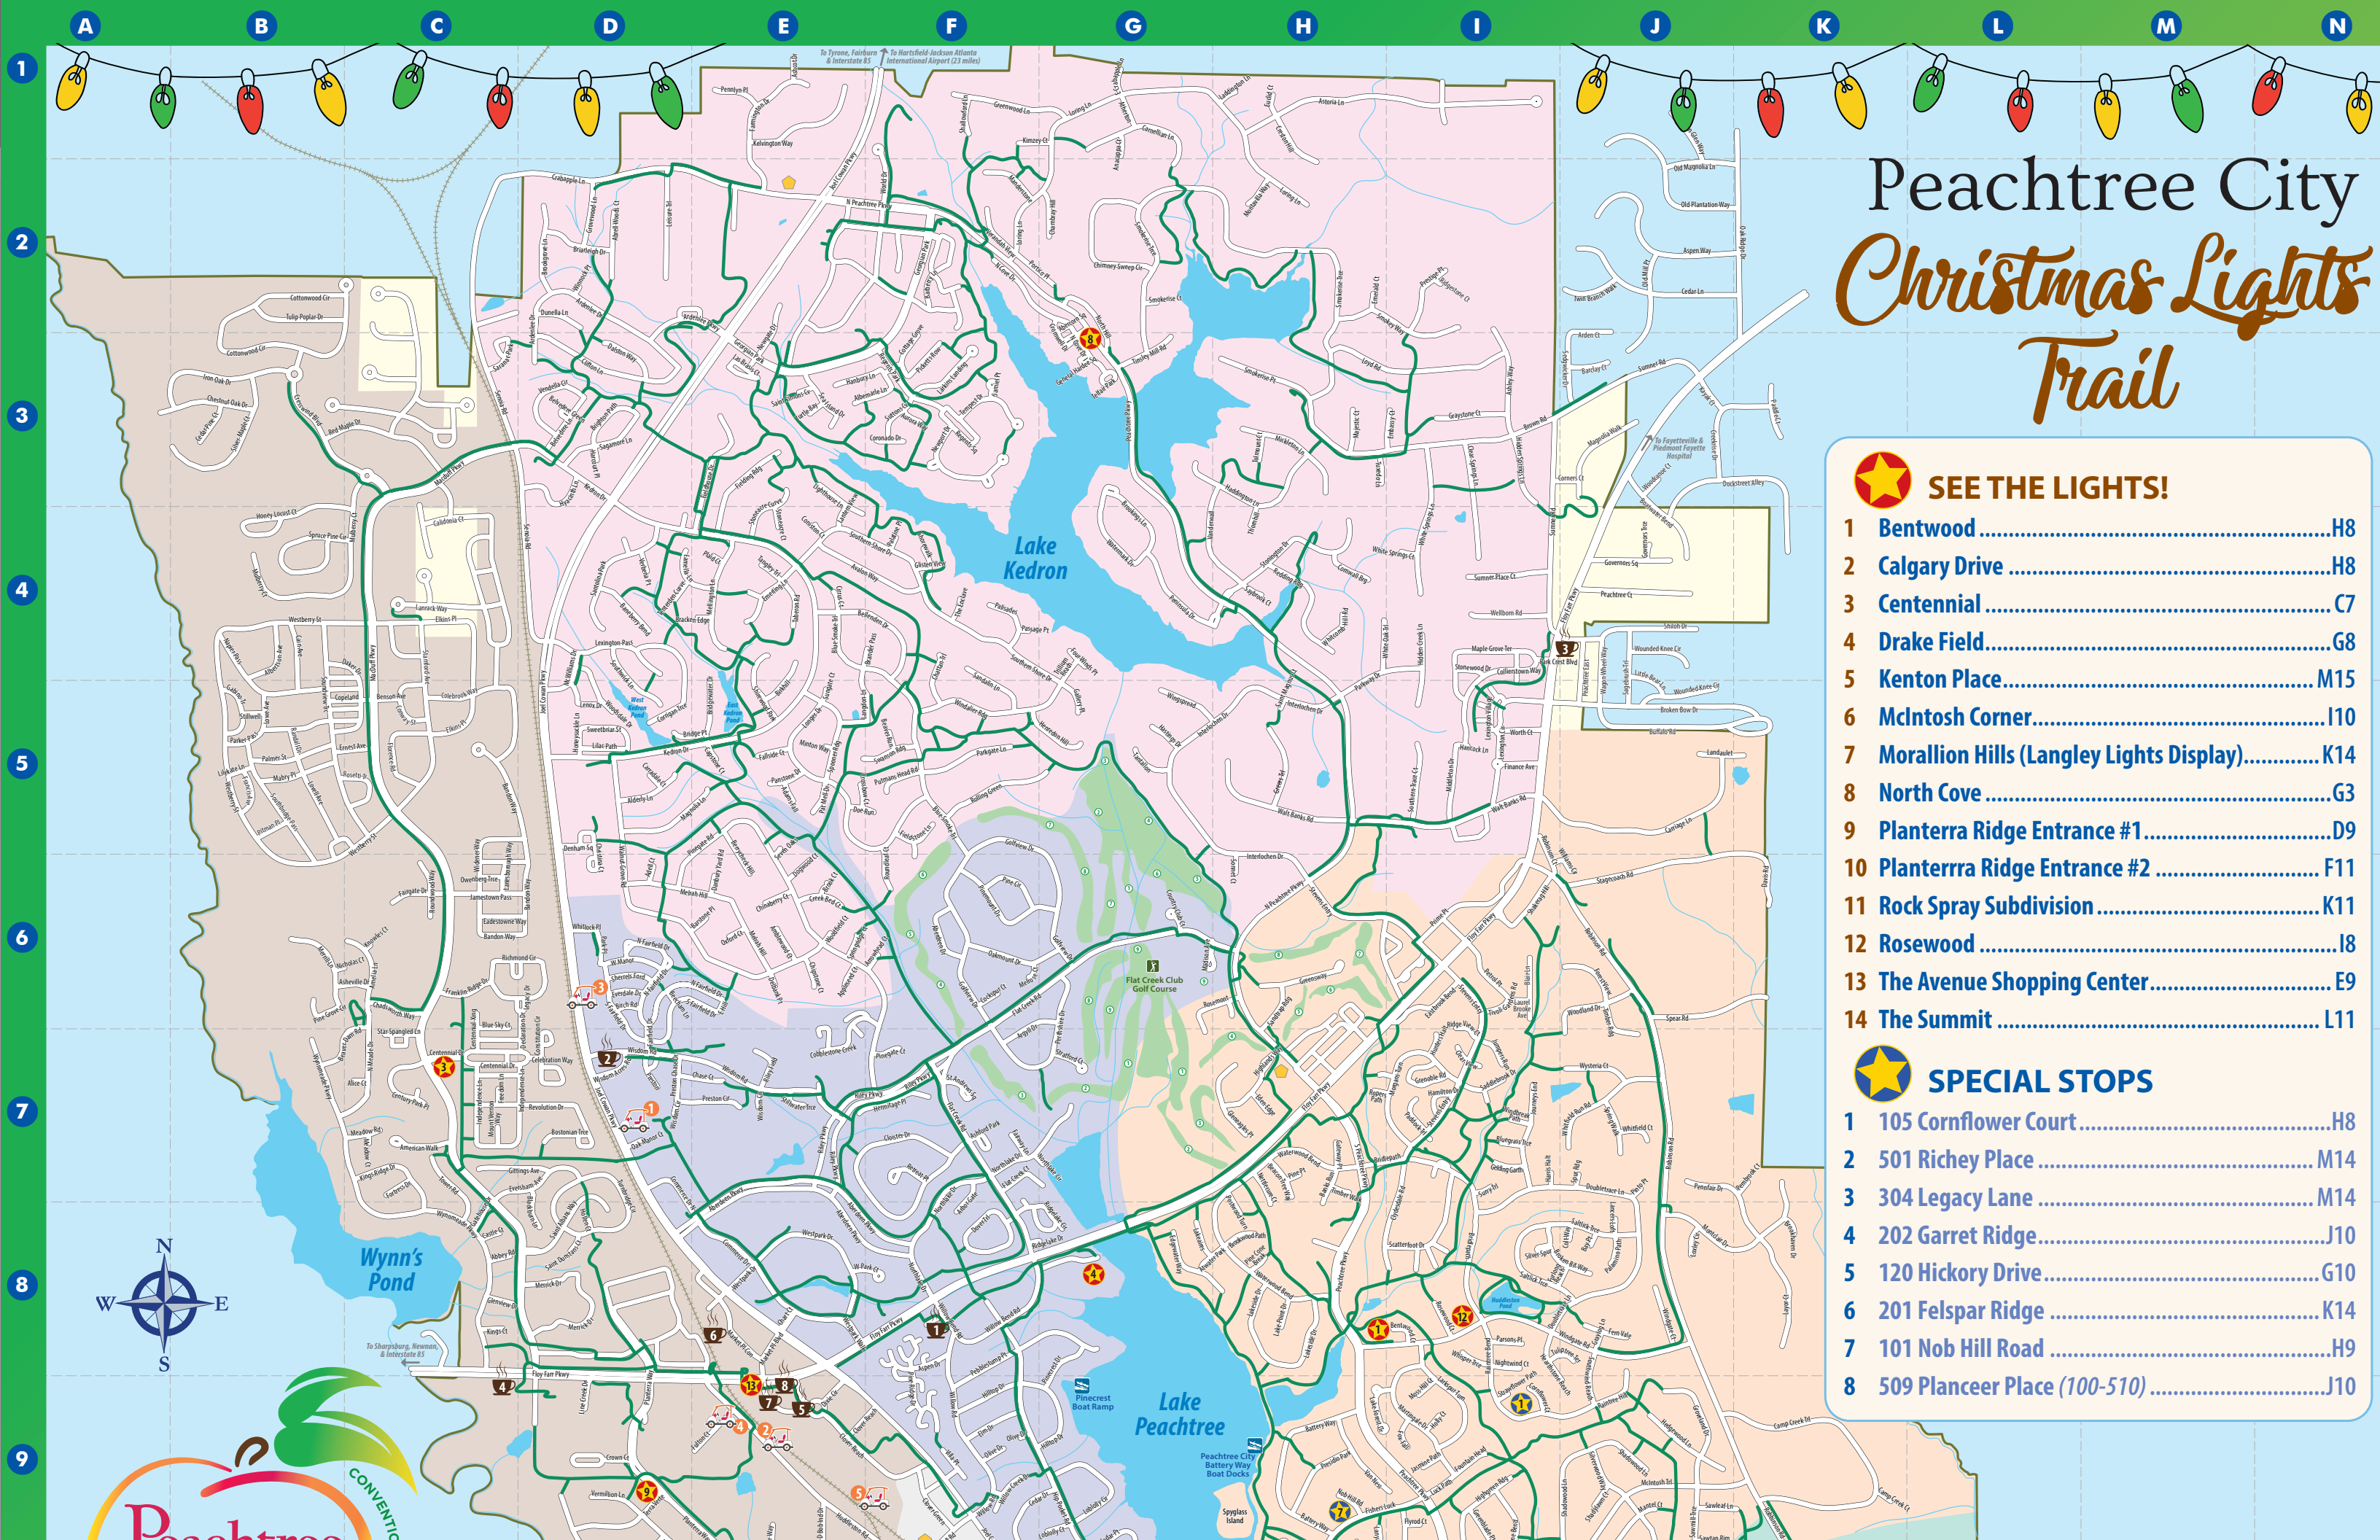

Peachtree City Christmas Lights Trail

★ SEE THE LIGHTS!

- 1 **Bentwood**H8
- 2 **Calgary Drive**H8
- 3 **Centennial**C7
- 4 **Drake Field**.....G8
- 5 **Kenton Place**.....M15
- 6 **McIntosh Corner**.....I10
- 7 **Morallion Hills (Langley Lights Display)**.....K14
- 8 **North Cove**G3
- 9 **Planterra Ridge Entrance #1**.....D9
- 10 **Planterra Ridge Entrance #2** F11
- 11 **Rock Spray Subdivision** K11
- 12 **Rosewood**I8
- 13 **The Avenue Shopping Center**..... E9
- 14 **The Summit** L11

★ SPECIAL STOPS

- 1 **105 Cornflower Court**H8
- 2 **501 Richey Place** M14
- 3 **304 Legacy Lane**M14
- 4 **202 Garret Ridge**.....J10
- 5 **120 Hickory Drive**.....G10
- 6 **201 Felspar Ridge** K14
- 7 **101 Nob Hill Road**H9
- 8 **509 Planceer Place (100-510)**J10

Peachtree City Convention & Visitors Bureau LEGEND

Visitor's Center & Gift Shop: Peachtree City Convention & Visitors Bureau	See the Lights!	Special Stop	Roads
Hot Chocolate & Coffee Stops	Fire Department	Golf Course	Cart Path
Golf Cart Rental	Police Department	Aberdeen Village	Railroad
Police Department	Golf Course	Braelinn Village	Glenloch Village
		Kedron Village	Wilksmoor Village
		Industrial Area	

GOLF CART RENTALS

- 1 3 Guys Golf Carts D7
- 2 Big O's Golf Carts E9
- 3 Bulldog Supply Golf Cars D6
- 4 Golf Rider E9
- 5 Peachtree City Golf Cars E9

OTHER AREAS TO VIEW LIGHTS

- 1 Peachtree County Convention and Visitors Bureau (191 McIntosh Trail) H10
(Toy Story-Style Backdrop inside)
- 2 320 Wagon Wheel Trail Senoia
- 3 105 Turnberry Trace Sharpsburg